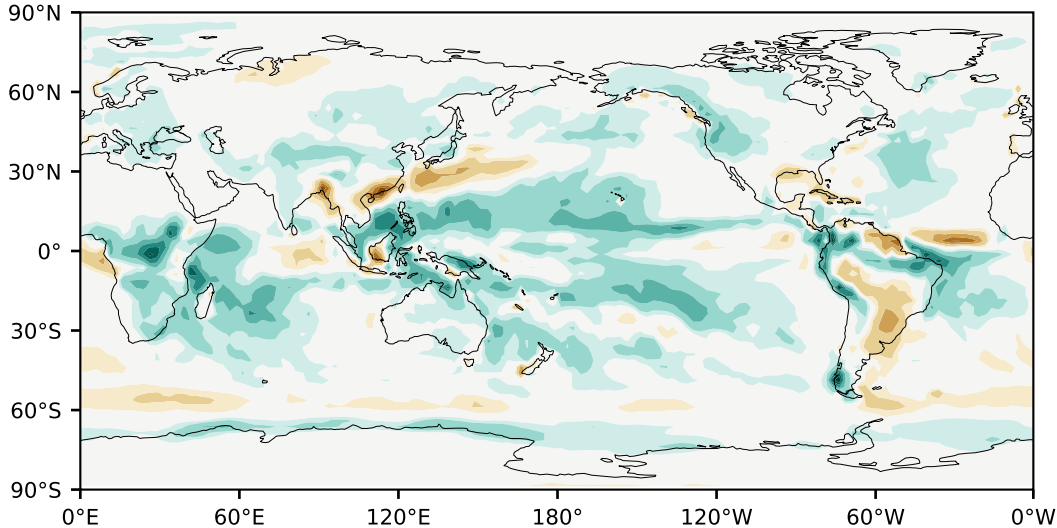

Model - Observations

Max 6.36
Mean 0.44
Min -5.04

RMSE 1.02
CORR 0.91