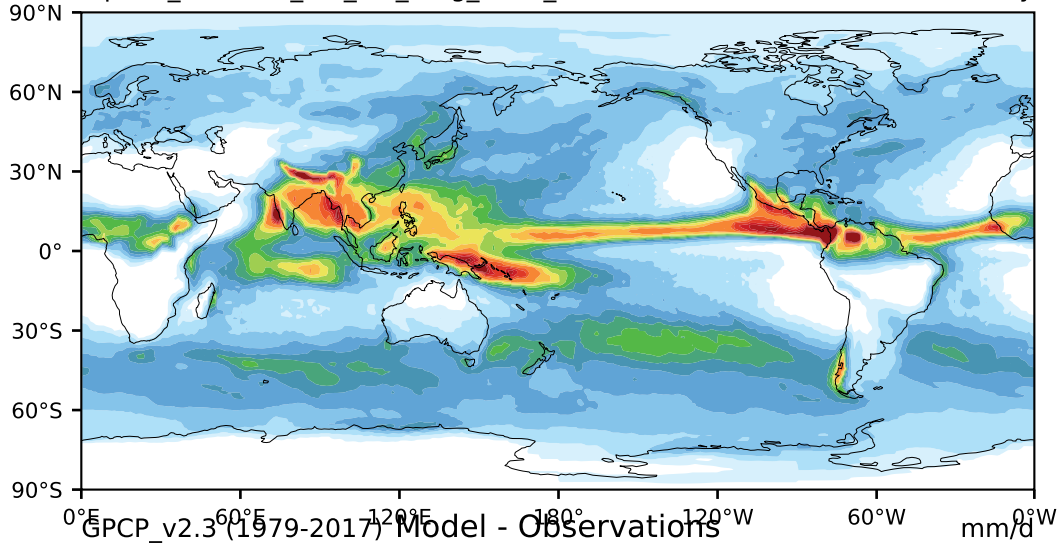

alpha3_min10nc_tk1_ZM_berg_GWD_clubbv2 (2-6)

mm/day

Max 28.43
Mean 3.20
Min 0.00

GPCP_v2.3 (1979-2017) Model - Observations mm/d