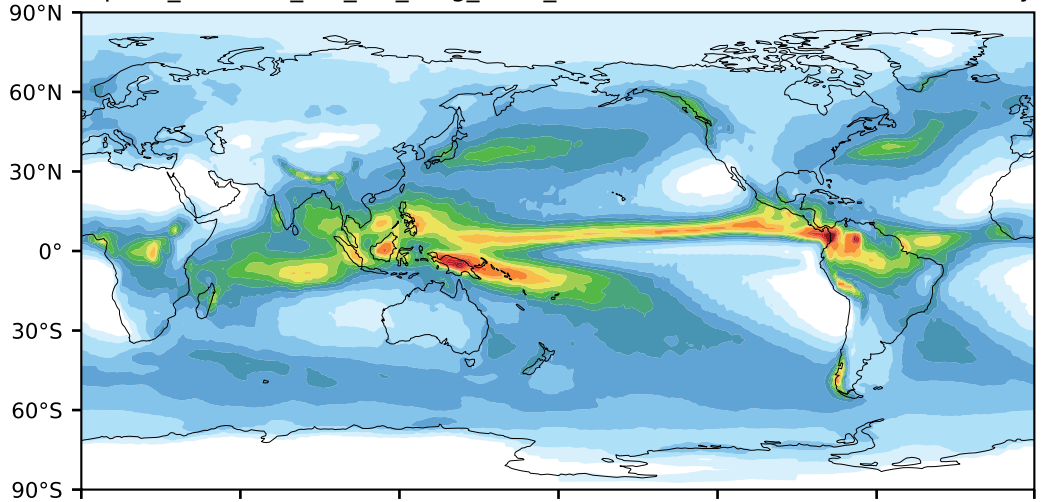

alpha3\_min10nc\_tk1\_ZM\_berg\_GWD\_clubbv2 (2-6)

mm/day

Max 21.40  
Mean 3.13  
Min 0.02

GPCP\_v2.3 (1979-2017) Model - Observations

mm/d