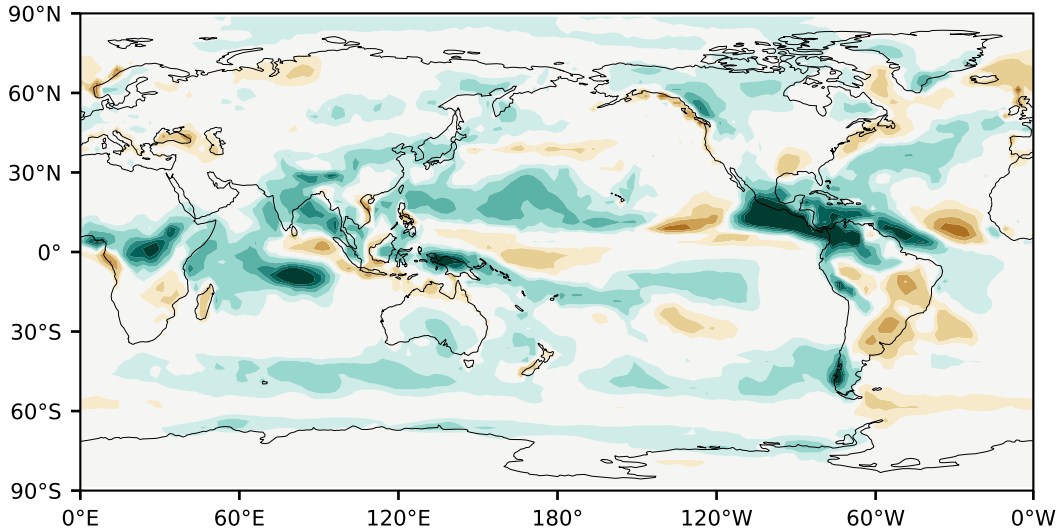

Model - Observations

Max 12.73
Mean 0.45
Min -5.27

RMSE 1.34
CORR 0.87