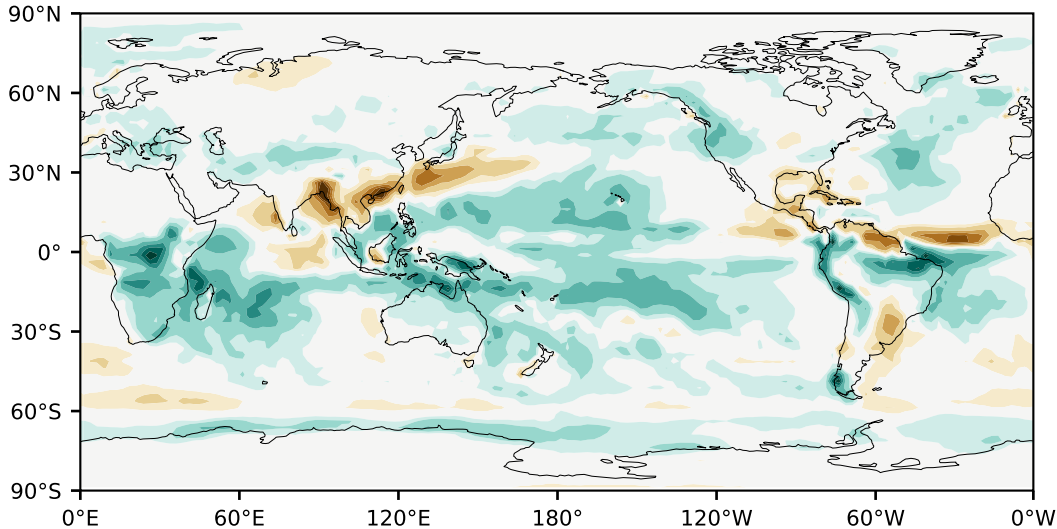

Model - Observations

Max 7.13
Mean 0.45
Min -7.24

RMSE 1.16
CORR 0.88