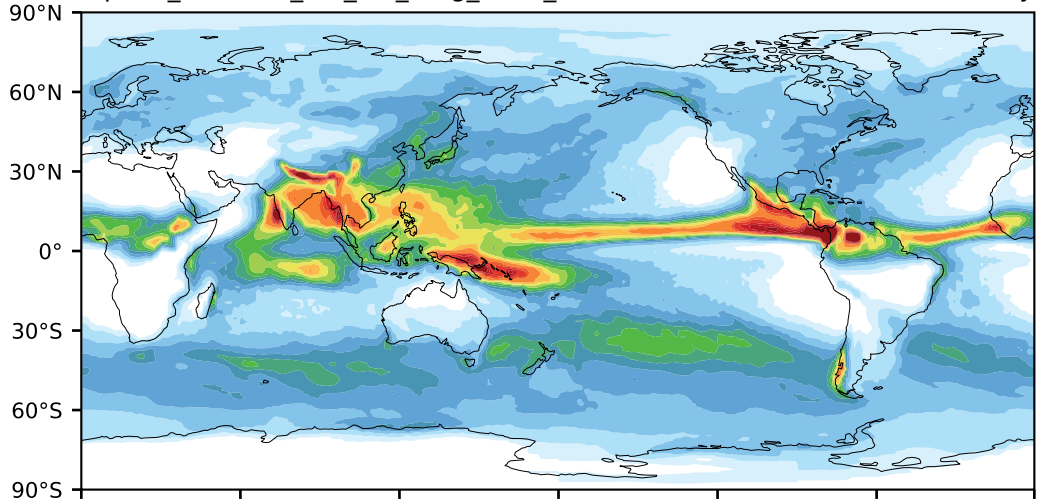

alpha3_min10nc_tk1_ZM_berg_GWD_clubbv2 (2-6)

mm/day

Max 28.43
Mean 3.20
Min 0.00

GPCP_v2.2 (1979-2014) Model - Observations mm/d