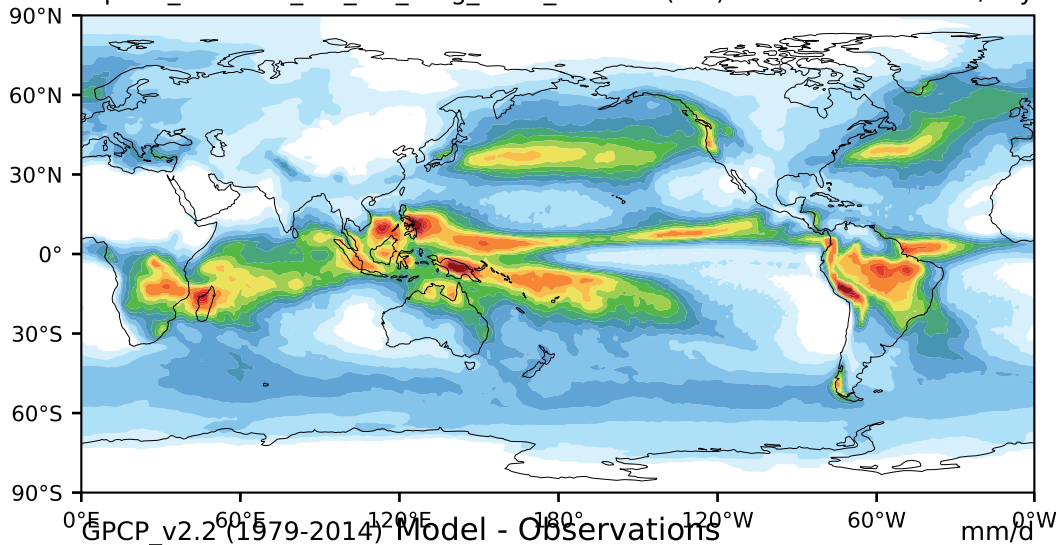

alpha3_min10nc_tk1_ZM_berg_GWD_clubbv2 (2-6)

mm/day

Max 20.36
Mean 3.11
Min 0.00

16.0
15.0
14.0
13.0
12.0
10.0
9.0
8.0
7.0
6.0
5.0
4.0
3.0
2.0
1.0
0.5