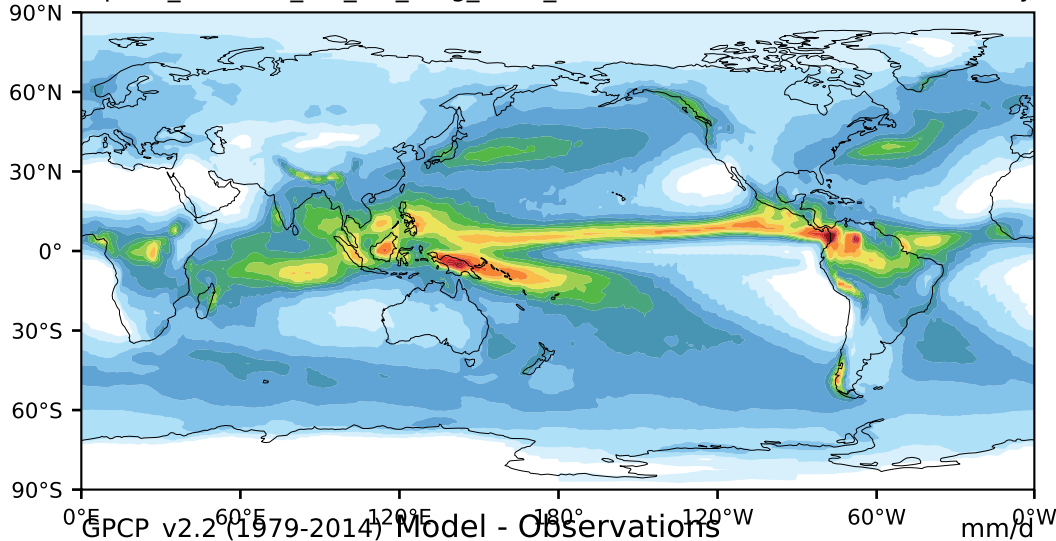

alpha3_min10nc_tk1_ZM_berg_GWD_clubbv2 (2-6)

mm/day

Max 21.40
Mean 3.13
Min 0.02

16.0
15.0
14.0
13.0
12.0
10.0
9.0
8.0
7.0
6.0
5.0
4.0
3.0
2.0
1.0
0.5