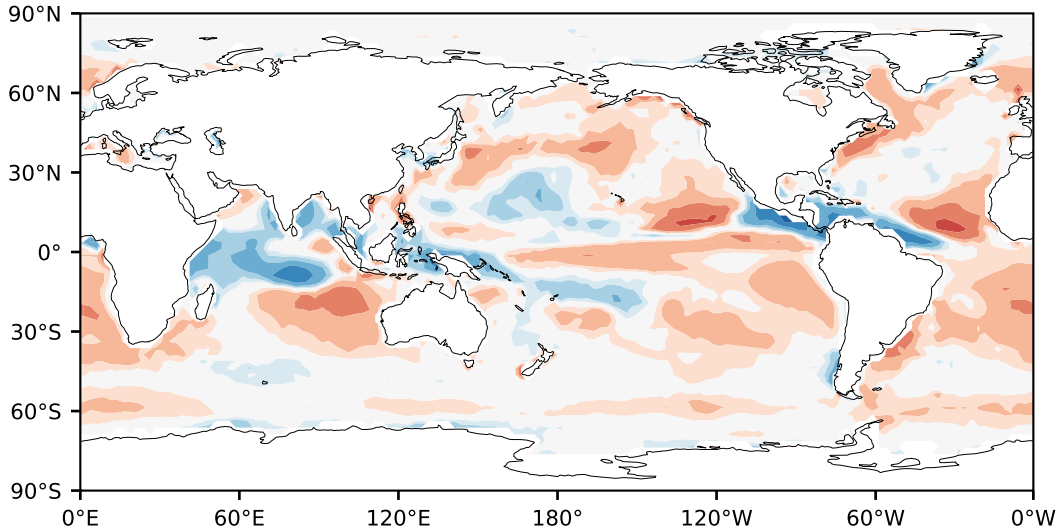

Model - Observations

Max 9.46
Mean -0.28
Min -7.44

RMSE 1.26
CORR 0.90