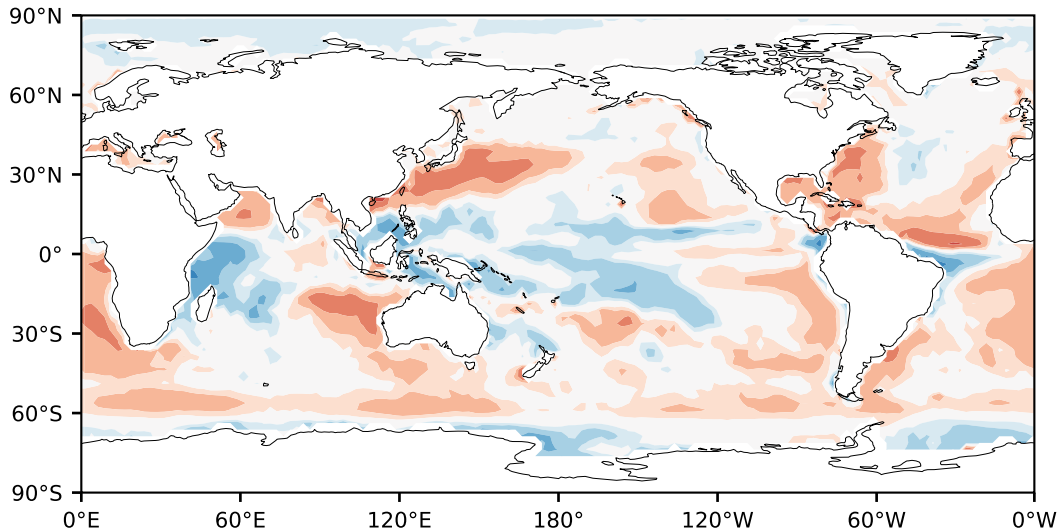

Model - Observations

Max 5.04
Mean -0.26
Min -5.53

RMSE 1.08
CORR 0.91