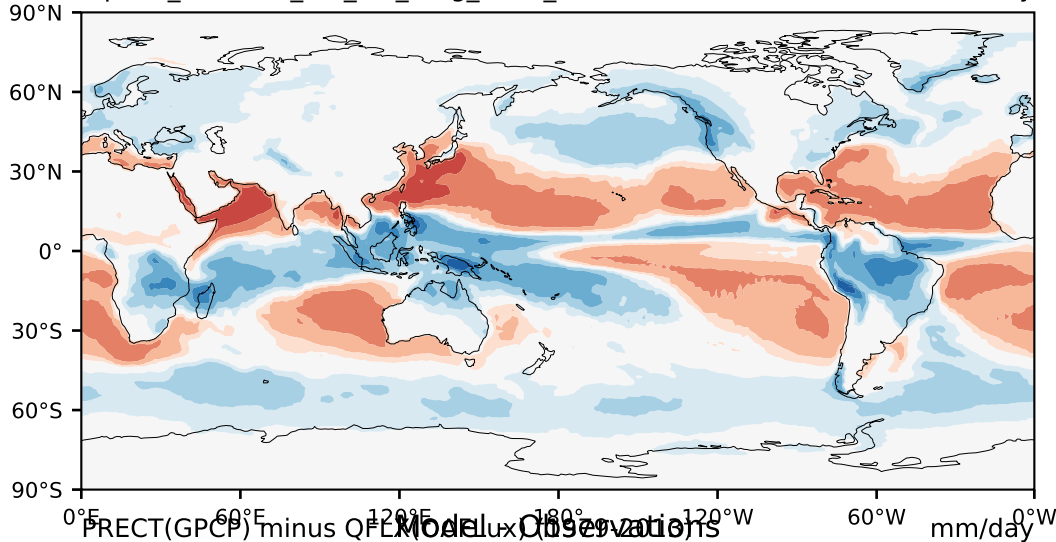

alpha3_min10nc_tk1_ZM_berg_GWD_clubbv2 (2-6)

mm/day

Max 16.57
Mean -0.00
Min -10.88

16.0
11.0
7.0
4.0
2.0
1.0
-1.0
-2.0
-4.0
-7.0
-11.0
-16.0