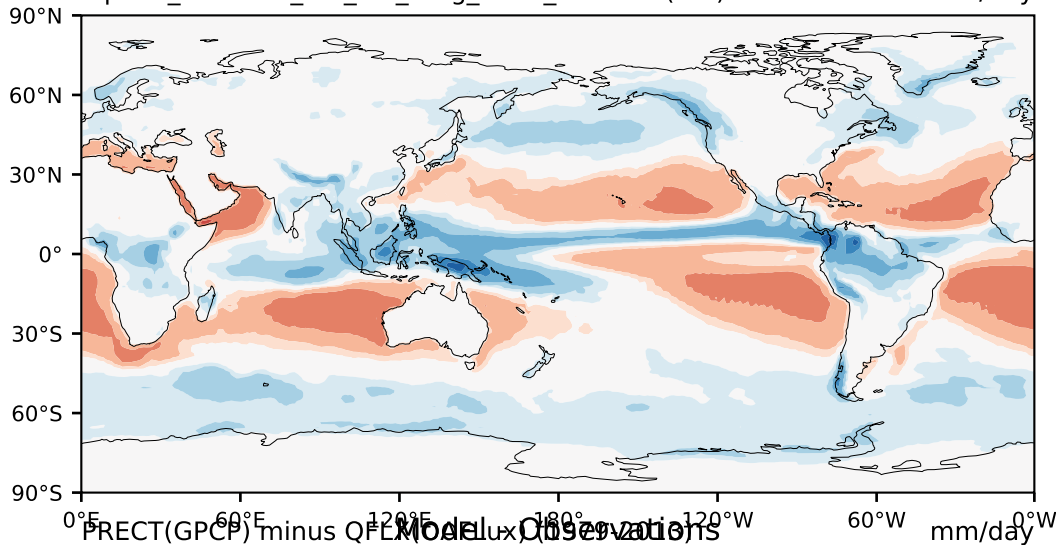

alpha3\_min10nc\_tk1\_ZM\_berg\_GWD\_clubbv2 (2-6)

mm/day

Max 18.49  
Mean -0.00  
Min -8.14

16.0  
11.0  
7.0  
4.0  
2.0  
1.0  
-1.0  
-2.0  
-4.0  
-7.0  
-11.0  
-16.0