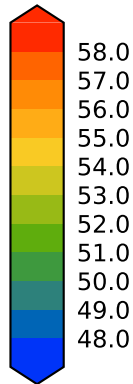

alpha3_min10nc_tk1_ZM_berg_GWD_clubbv2 (2-6)

hectometer

Max 59.06
Mean 56.48
Min 48.46

ERA-Interim Reanalysis (Model) Observations

hectometer