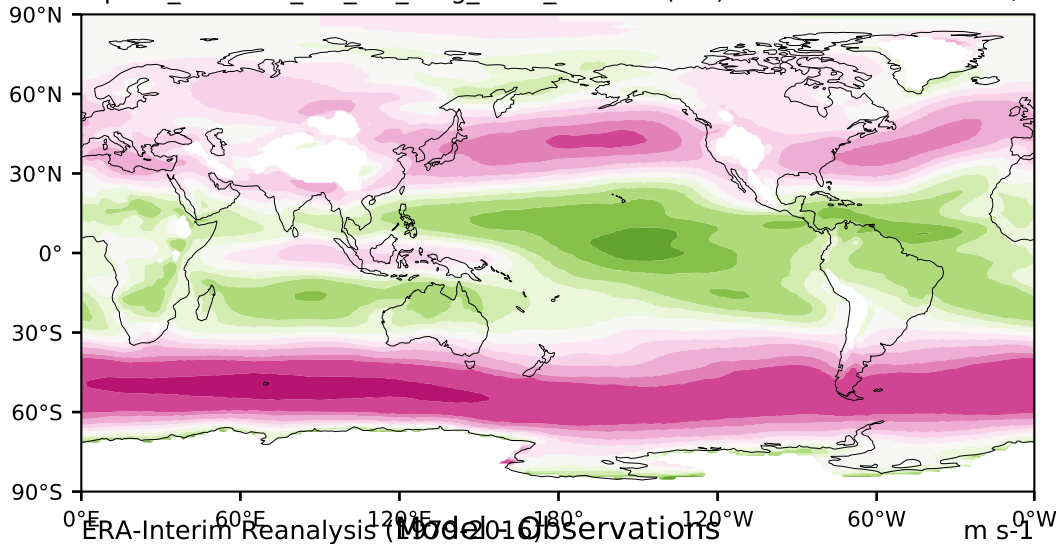

alpha3\_min10nc\_tk1\_ZM\_berg\_GWD\_clubbv2 (2-6)

m/s

Max 17.08  
Mean 0.86  
Min -16.20

20.0  
15.0  
10.0  
8.0  
5.0  
3.0  
1.0  
-1.0  
-3.0  
-5.0  
-8.0  
-10.0  
-15.0  
-20.0