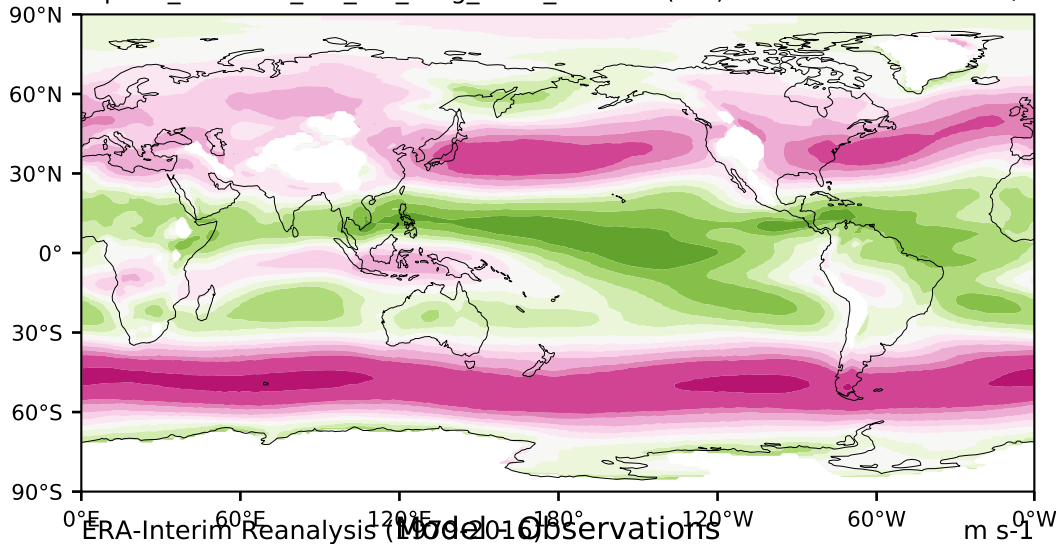

alpha3_min10nc_tk1_ZM_berg_GWD_clubbv2 (2-6)

m/s

Max 16.34
Mean 0.81
Min -12.54

20.0
15.0
10.0
8.0
5.0
3.0
1.0
-1.0
-3.0
-5.0
-8.0
-10.0
-15.0
-20.0