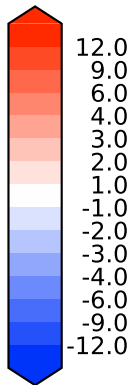

Model - Observations

Max 10.49
Mean 0.34
Min -14.34

RMSE 2.12
CORR 0.99