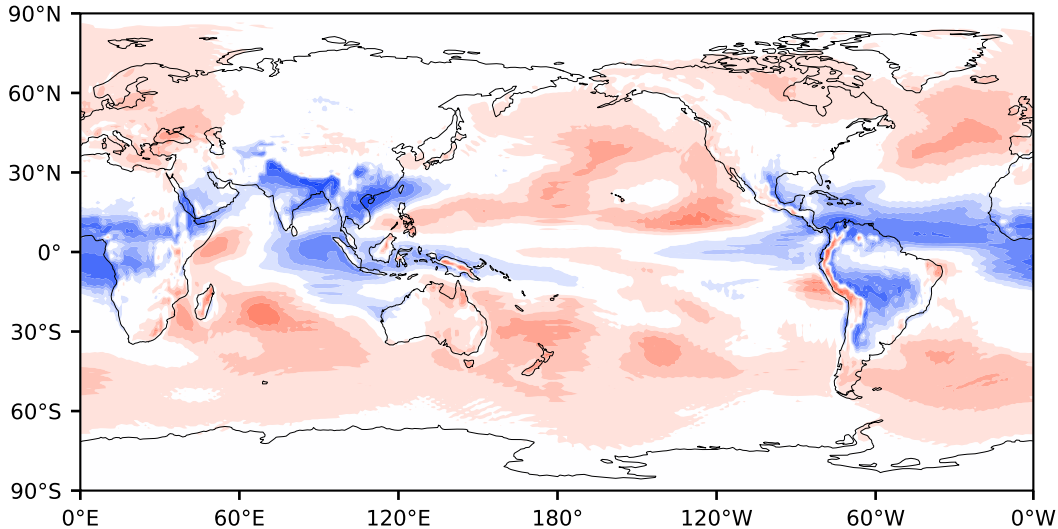

Model - Observations

Max 10.49
Mean 0.34
Min -14.34

RMSE 2.12
CORR 0.99