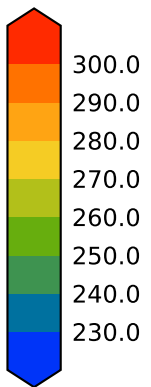

alpha3_min10nc_tk1_ZM_berg_GWD_clubbv2 (2-6)

K

Max 298.01
Mean 280.85
Min 238.62

ERA-Interim Reanalysis (Model) Observations K