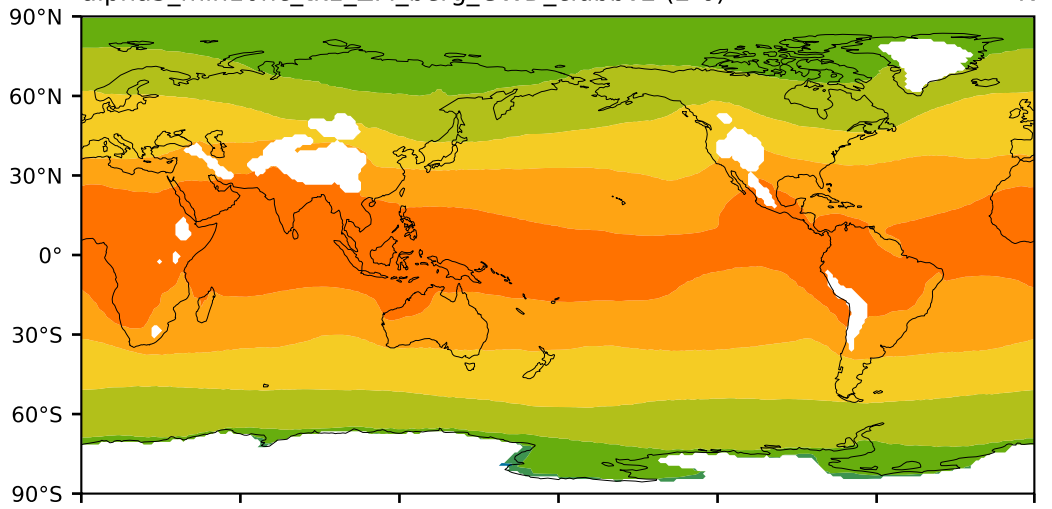

alpha3_min10nc_tk1_ZM_berg_GWD_clubbv2 (2-6)

K

Max 298.01
Mean 280.85
Min 238.62

ERA-Interim Reanalysis (Model) Observations K