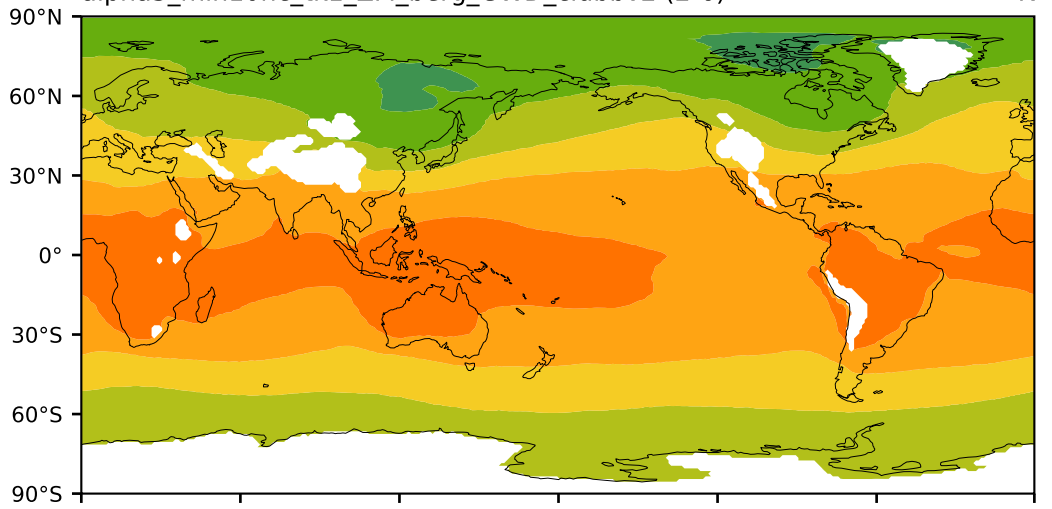

alpha3_min10nc_tk1_ZM_berg_GWD_clubbv2 (2-6)

K

Max 297.48
Mean 279.65
Min 245.87

ERA-Interim Reanalysis (Model) Observations K