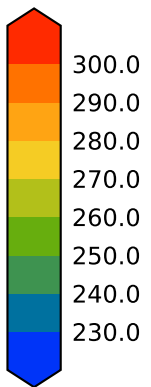

alpha3_min10nc_tk1_ZM_berg_GWD_clubbv2 (2-6)

K

Max 297.48
Mean 279.65
Min 245.87

ERA-Interim Reanalysis (Model) Observations K