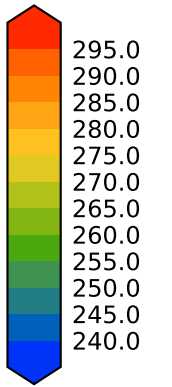

alpha3_min10nc_tk1_ZM_berg_GWD_clubbv2 (2-6)

K

Max 296.09
Mean 281.07
Min 243.62

ERA-Interim Reanalysis (Model) Observations

K