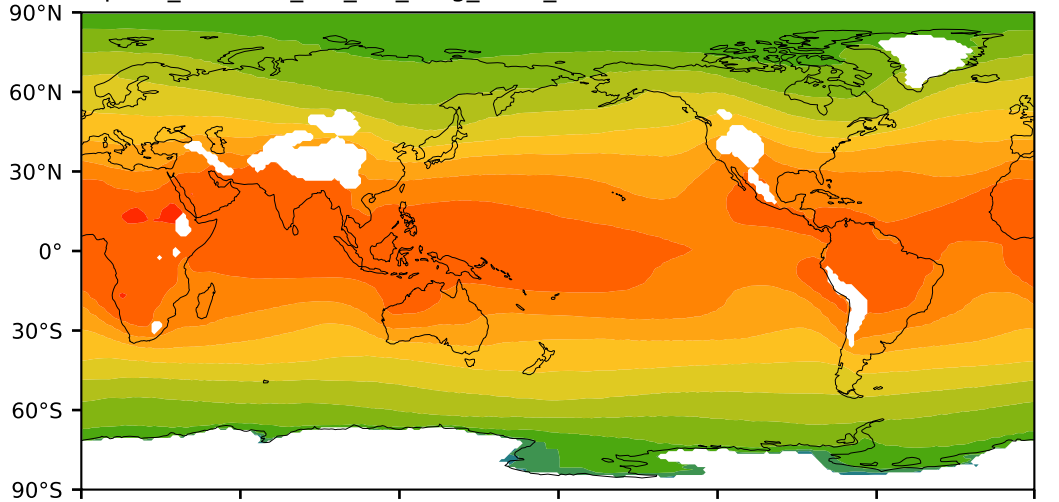

alpha3_min10nc_tk1_ZM_berg_GWD_clubbv2 (2-6)

K

Max 296.09
Mean 281.07
Min 243.62

ERA-Interim Reanalysis (Model) Observations

K