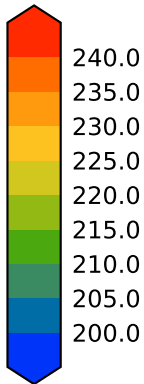

alpha3_min10nc_tk1_ZM_berg_GWD_clubbv2 (2-6)

K

Max 227.13
Mean 217.17
Min 210.32

ERA-Interim Reanalysis (Model) Observations K