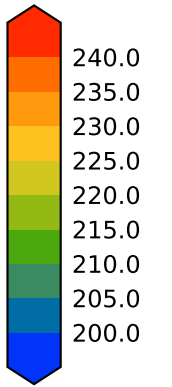

alpha3_min10nc_tk1_ZM_berg_GWD_clubbv2 (2-6)

K

Max 227.08
Mean 216.79
Min 198.47

ERA-Interim Reanalysis (Model) Observations K