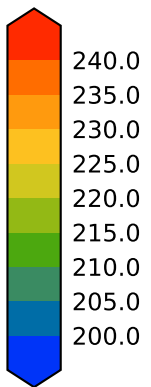

alpha3_min10nc_tk1_ZM_berg_GWD_clubbv2 (2-6)

K

Max 229.02
Mean 218.11
Min 210.95

ERA-Interim Reanalysis (Model) Observations K