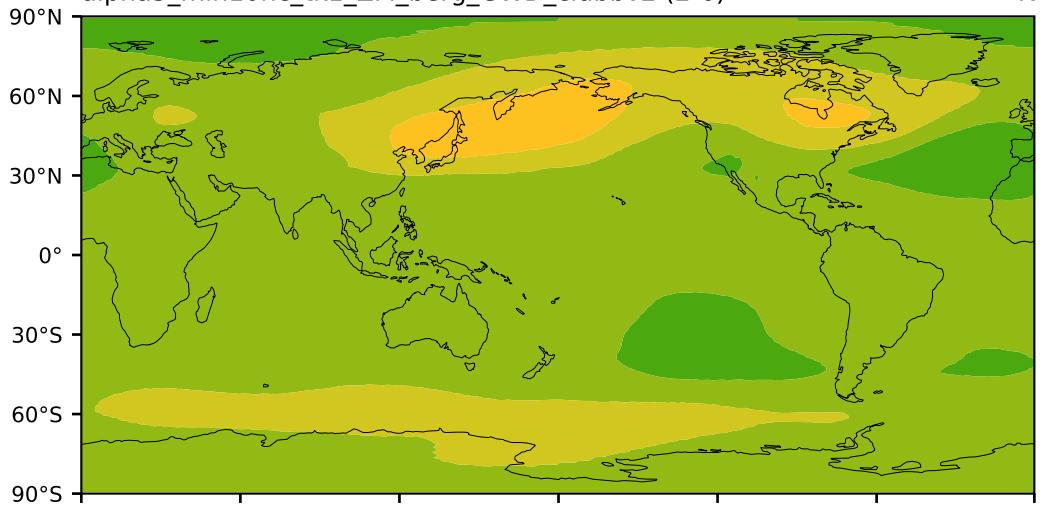

alpha3_min10nc_tk1_ZM_berg_GWD_clubbv2 (2-6)

K

Max 229.02
Mean 218.11
Min 210.95

ERA-Interim Reanalysis (Model) Observations K