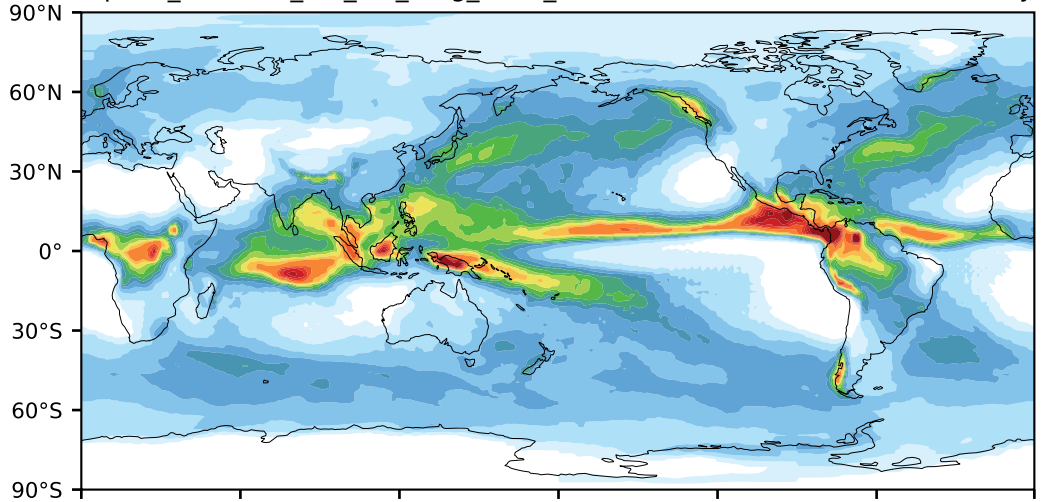

alpha3_min10nc_tk1_ZM_berg_GWD_clubbv2 (2-6)

mm/day

Max 26.33
Mean 3.11
Min 0.00

ERA-Interim Reanalysis (Model) Observations

mm/day