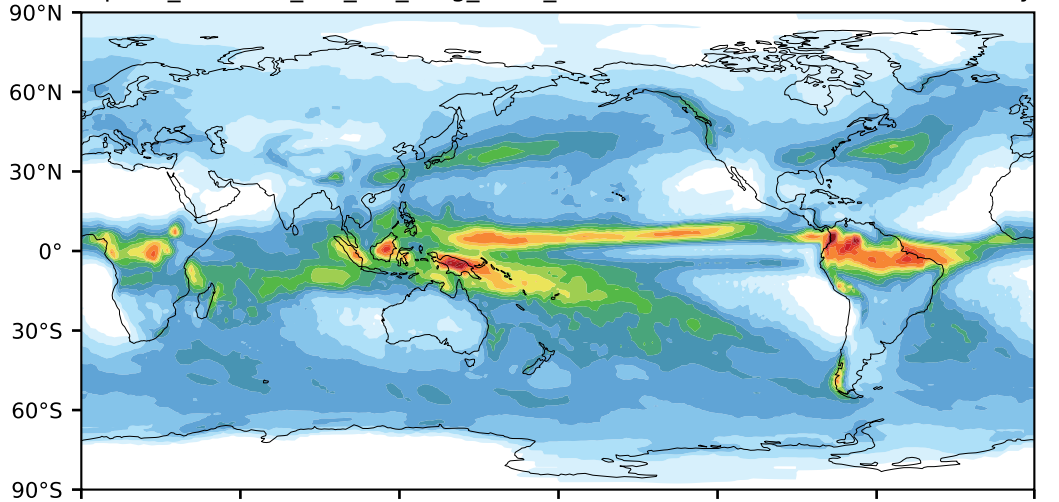

alpha3\_min10nc\_tk1\_ZM\_berg\_GWD\_clubbv2 (2-6)

mm/day

Max 19.96  
Mean 3.10  
Min 0.01

ERA-Interim Reanalysis (Model) Observations

mm/day