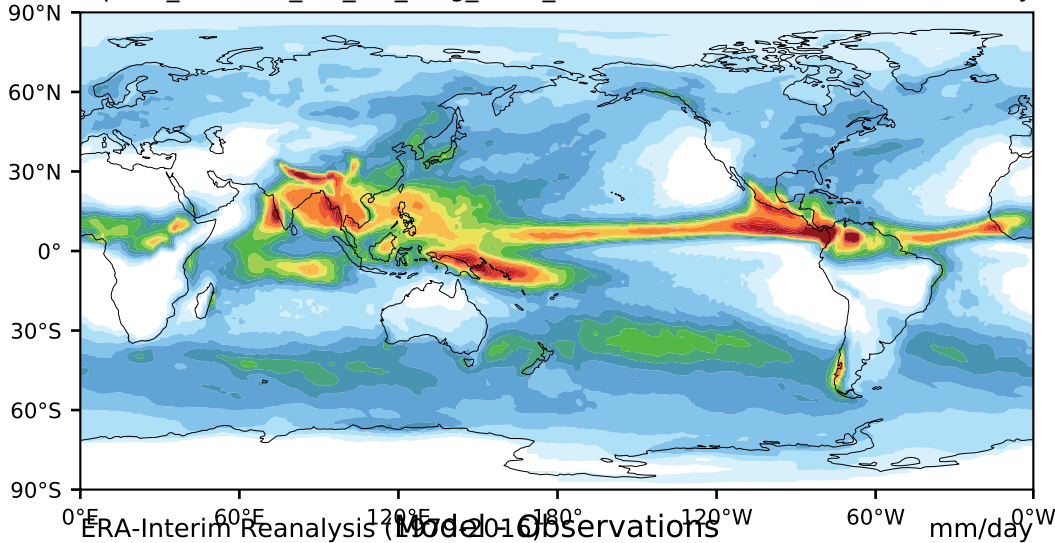

alpha3\_min10nc\_tk1\_ZM\_berg\_GWD\_clubbv2 (2-6)

mm/day

Max 28.43  
Mean 3.20  
Min 0.00

16.0  
15.0  
14.0  
13.0  
12.0  
10.0  
9.0  
8.0  
7.0  
6.0  
5.0  
4.0  
3.0  
2.0  
1.0  
0.5