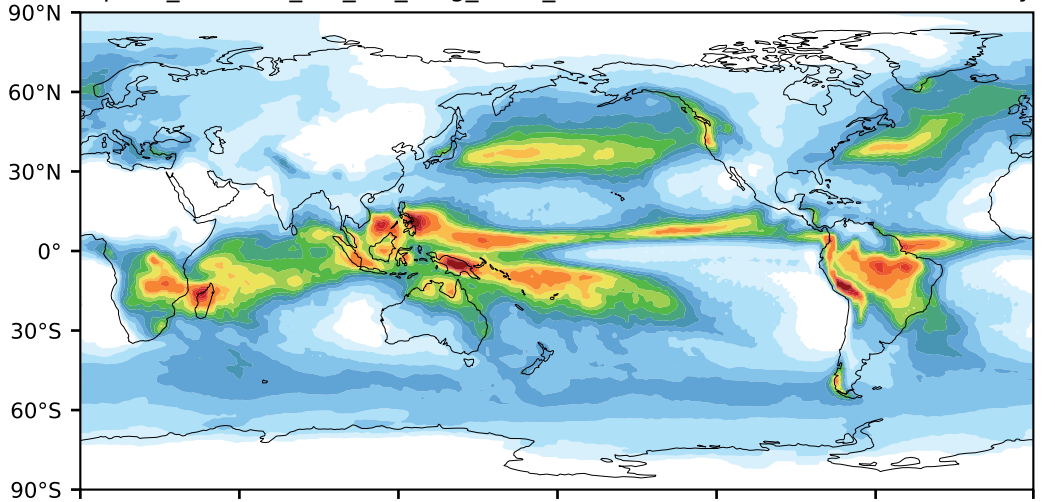

alpha3_min10nc_tk1_ZM_berg_GWD_clubbv2 (2-6)

mm/day

Max 20.36
Mean 3.11
Min 0.00

ERA-Interim Reanalysis (Model) Observations mm/day