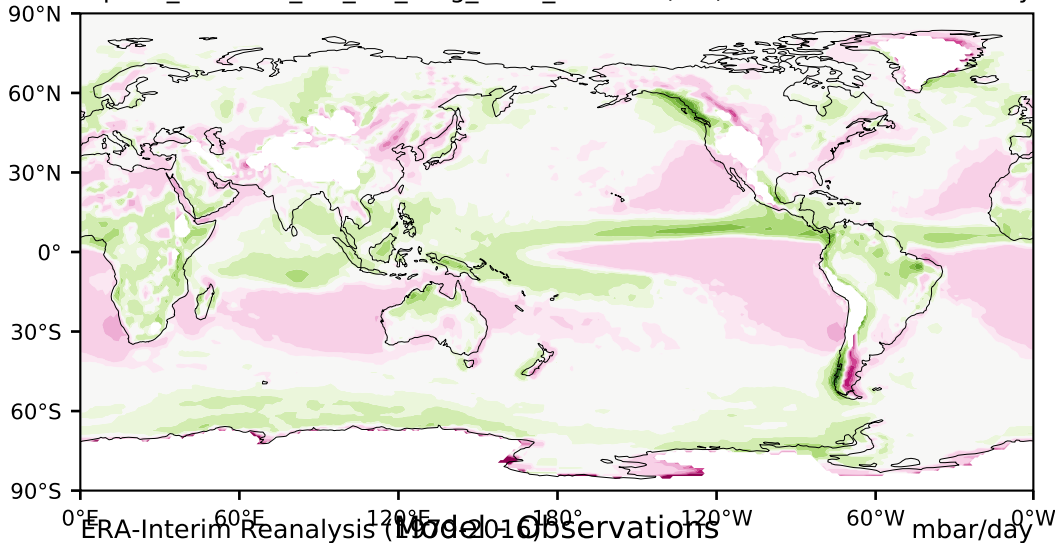

alpha3_min10nc_tk1_ZM_berg_GWD_clubbv2 (2-6)

mbar/day

Max 506.87
Mean 0.00
Min -278.44

ERA-Interim Reanalysis (Model) Observations mbar/day