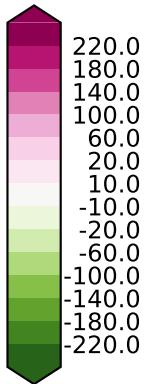

alpha3_min10nc_tk1_ZM_berg_GWD_clubbv2 (2-6)

mbar/day

Max 506.87
Mean 0.00
Min -278.44

ERA-Interim Reanalysis (Model) Observations mbar/day