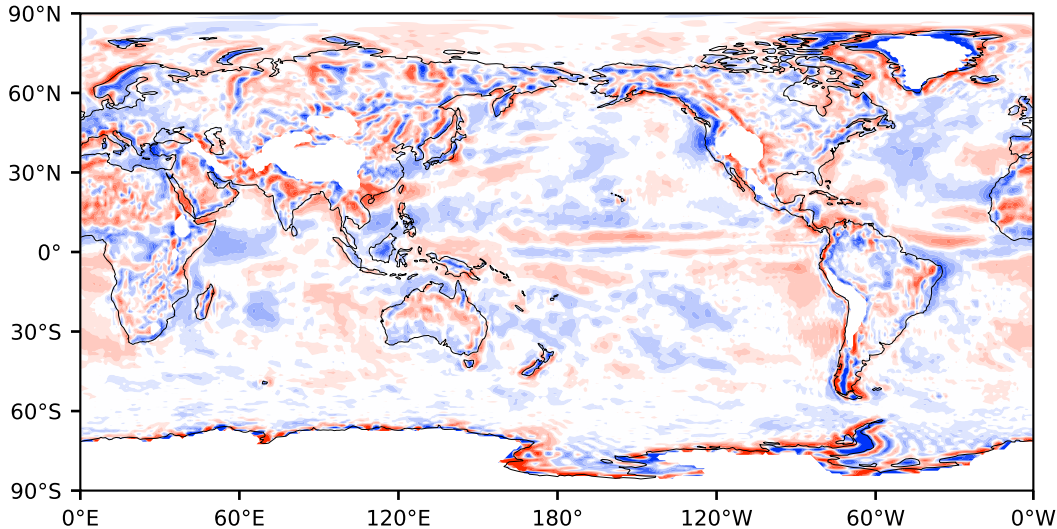

Model - Observations

Max 568.13
Mean -0.26
Min -510.07

RMSE 21.62
CORR 0.74