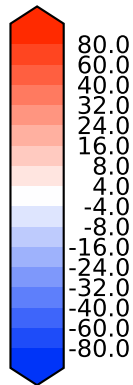

Model - Observations

Max 568.13
Mean -0.26
Min -510.07

RMSE 21.62
CORR 0.74