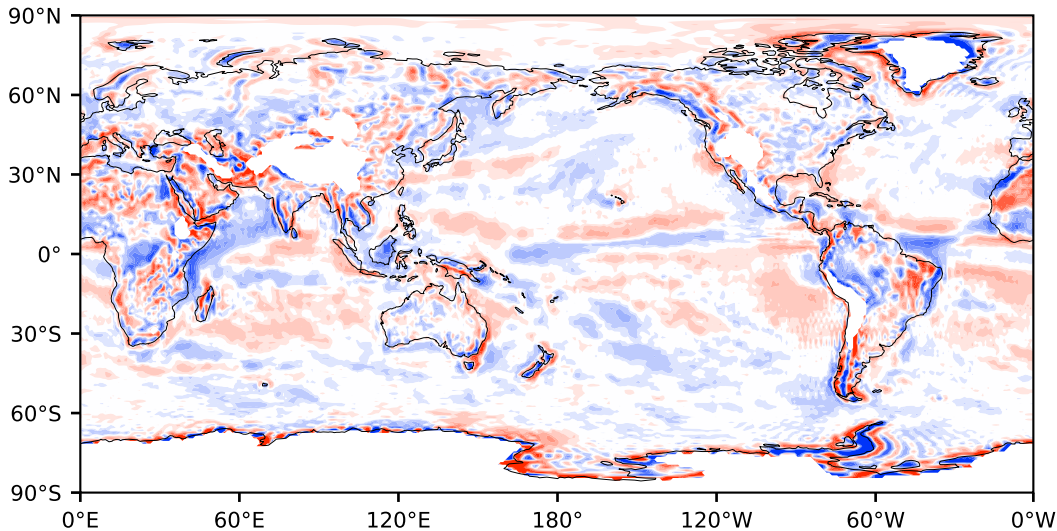

Model - Observations

Max 683.38
Mean -0.22
Min -536.04

RMSE 23.96
CORR 0.76