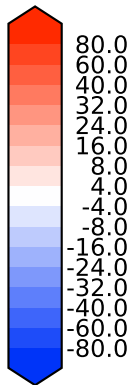

Model - Observations

Max 683.38
Mean -0.22
Min -536.04

RMSE 23.96
CORR 0.76