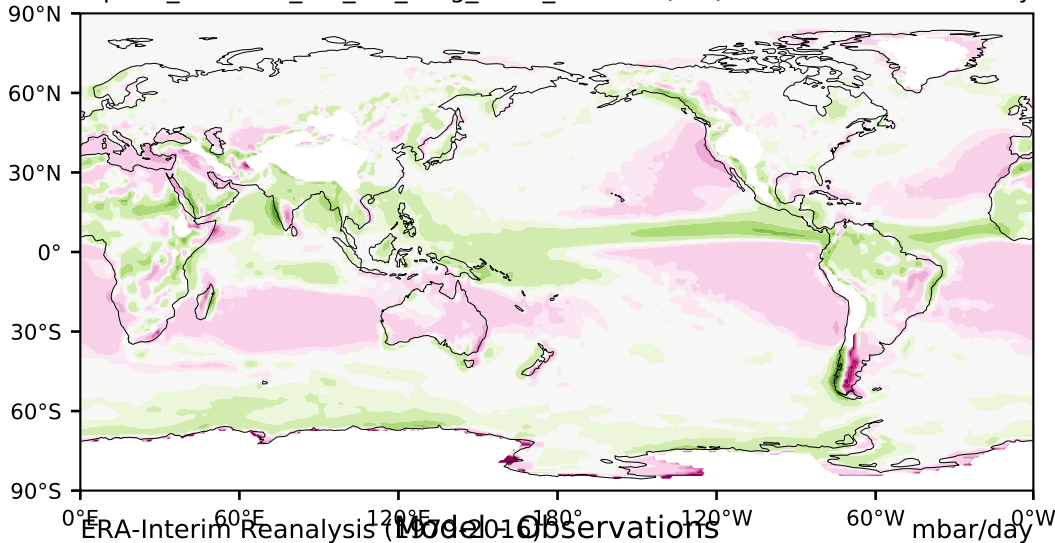

alpha3_min10nc_tk1_ZM_berg_GWD_clubbv2 (2-6)

mbar/day

Max 853.28
Mean 0.00
Min -252.89

220.0
180.0
140.0
100.0
60.0
20.0
10.0
-10.0
-20.0
-60.0
-100.0
-140.0
-180.0
-220.0