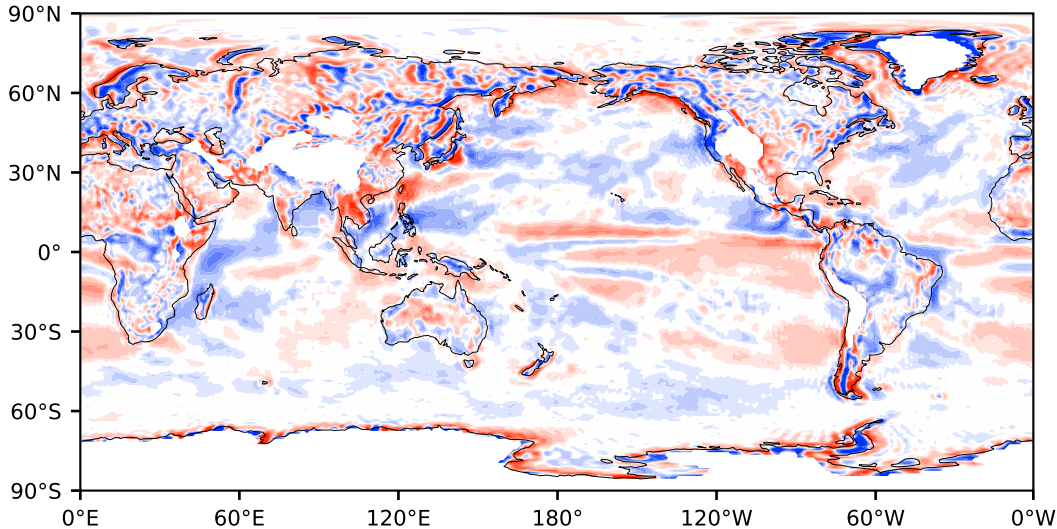

Model - Observations

Max 439.87
Mean -0.26
Min -489.95

RMSE 25.26
CORR 0.72