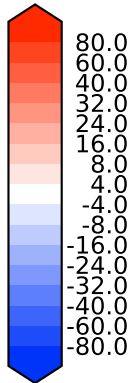

Model - Observations

Max 439.87
Mean -0.26
Min -489.95

RMSE 25.26
CORR 0.72