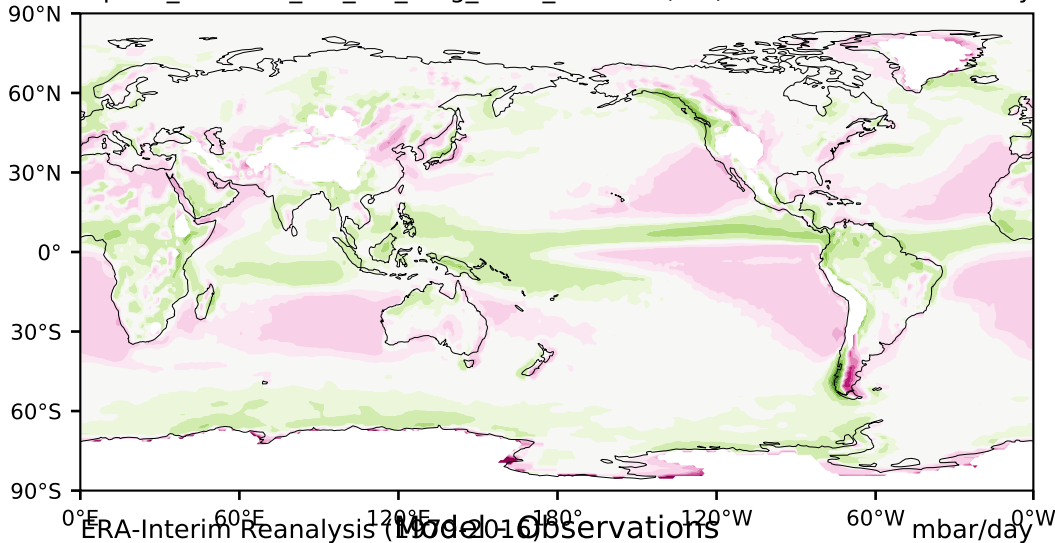

alpha3_min10nc_tk1_ZM_berg_GWD_clubbv2 (2-6)

mbar/day

Max 551.85
Mean -0.02
Min -238.06

220.0
180.0
140.0
100.0
60.0
20.0
10.0
-10.0
-20.0
-60.0
-100.0
-140.0
-180.0
-220.0