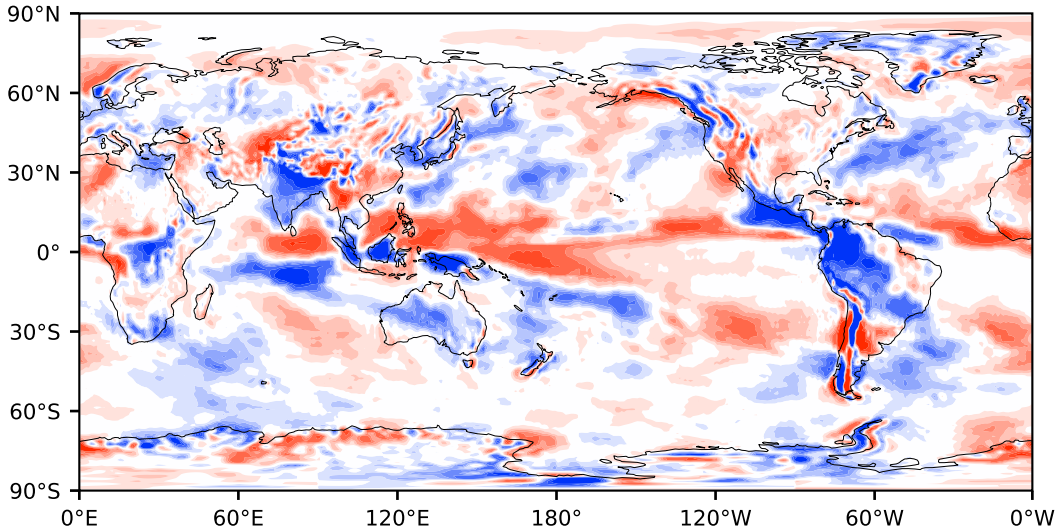

Model - Observations

Max 183.04
Mean 0.00
Min -376.47

RMSE 15.71
CORR 0.79