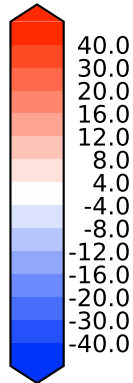

Model - Observations

Max 183.04
Mean 0.00
Min -376.47

RMSE 15.71
CORR 0.79