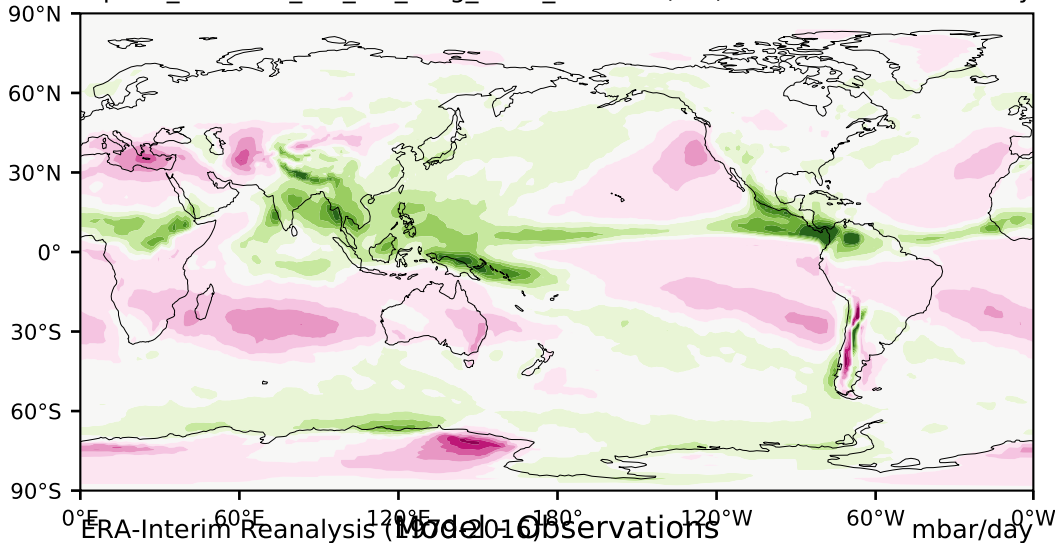

alpha3_min10nc_tk1_ZM_berg_GWD_clubbv2 (2-6)

mbar/day

Max 244.75
Mean 0.01
Min -219.12

110.0
90.0
70.0
50.0
30.0
10.0
-10.0
-30.0
-50.0
-70.0
-90.0
-110.0