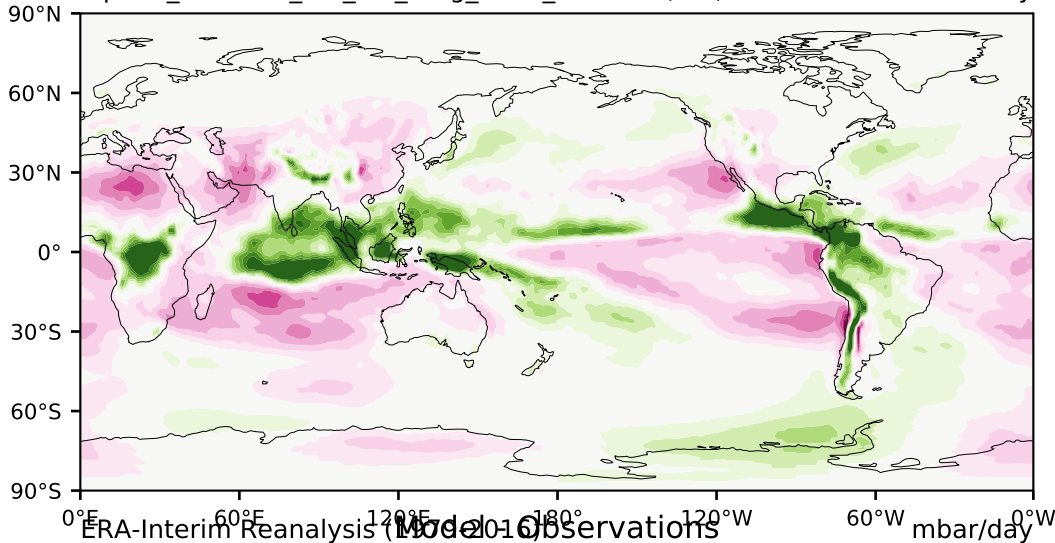

alpha3\_min10nc\_tk1\_ZM\_berg\_GWD\_clubbv2 (2-6)

mbar/day

Max 56.82  
Mean 0.16  
Min -117.54

35.0  
30.0  
25.0  
20.0  
15.0  
10.0  
5.0  
-5.0  
-10.0  
-15.0  
-20.0  
-25.0  
-30.0  
-35.0