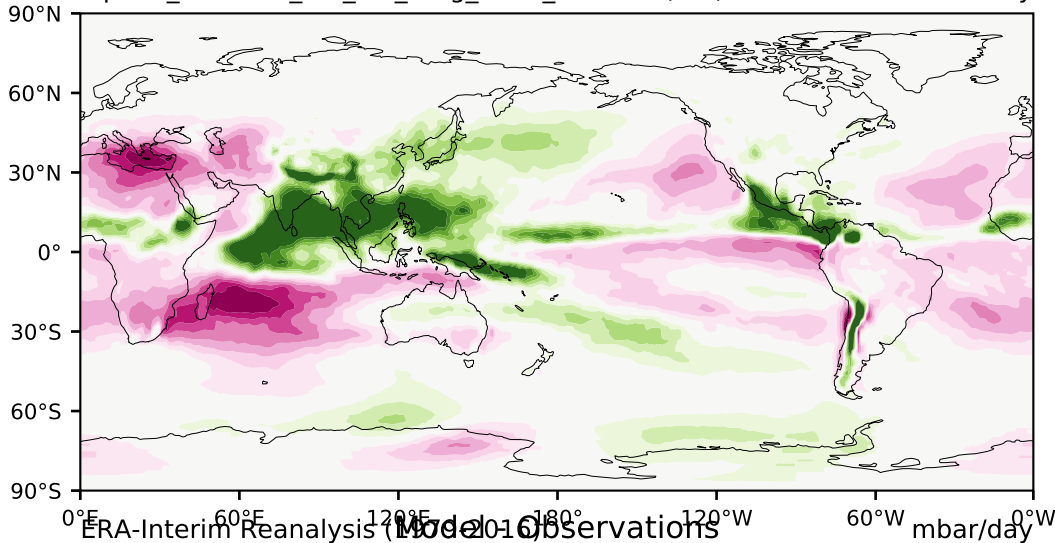

alpha3\_min10nc\_tk1\_ZM\_berg\_GWD\_clubbv2 (2-6)

mbar/day

Max 47.41  
Mean 0.16  
Min -184.40

35.0  
30.0  
25.0  
20.0  
15.0  
10.0  
5.0  
-5.0  
-10.0  
-15.0  
-20.0  
-25.0  
-30.0  
-35.0