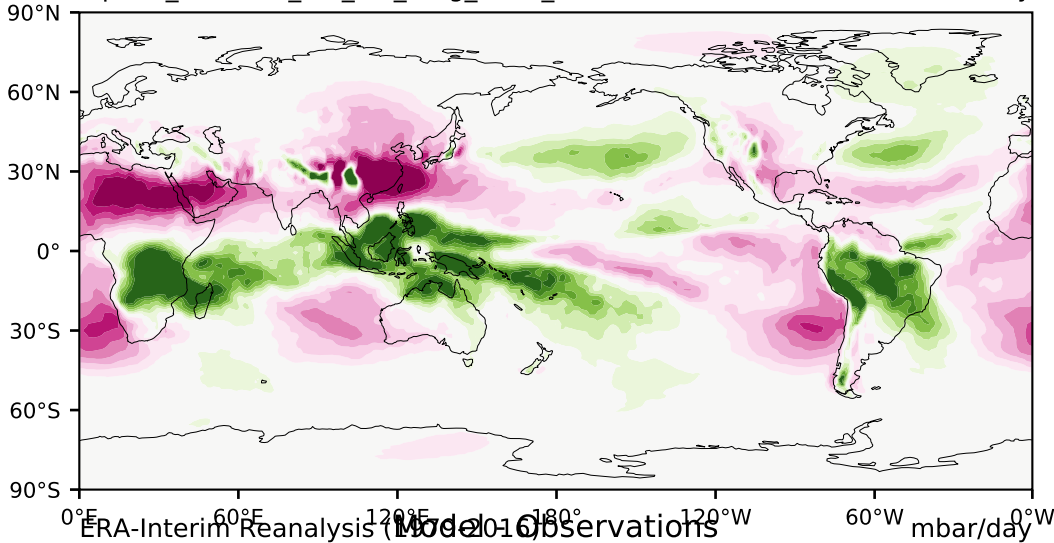

alpha3_min10nc_tk1_ZM_berg_GWD_clubbv2 (2-6)

mbar/day

Max 87.85
Mean 0.16
Min -134.85

35.0
30.0
25.0
20.0
15.0
10.0
5.0
-5.0
-10.0
-15.0
-20.0
-25.0
-30.0
-35.0