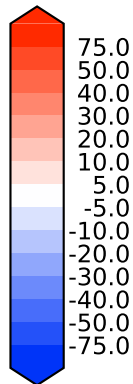

Model - Observations

Max 73.27
Mean -8.59
Min -162.63

RMSE 22.67
CORR 0.90