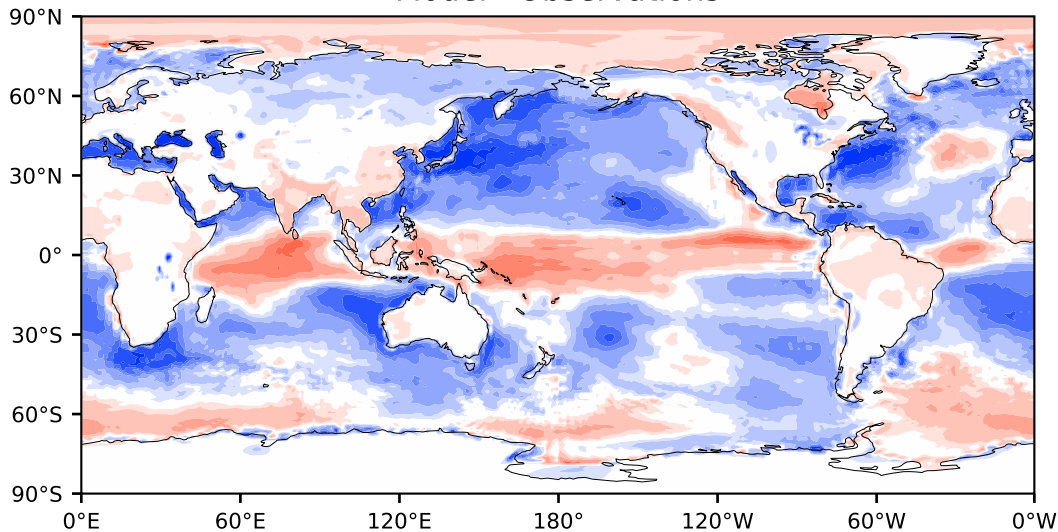

Model - Observations

Max 73.27
Mean -8.59
Min -162.63

RMSE 22.67
CORR 0.90