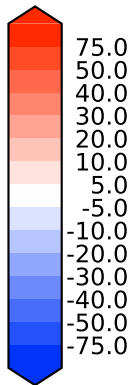

Model - Observations

Max 161.53
Mean -11.72
Min -267.00

RMSE 30.90
CORR 0.96