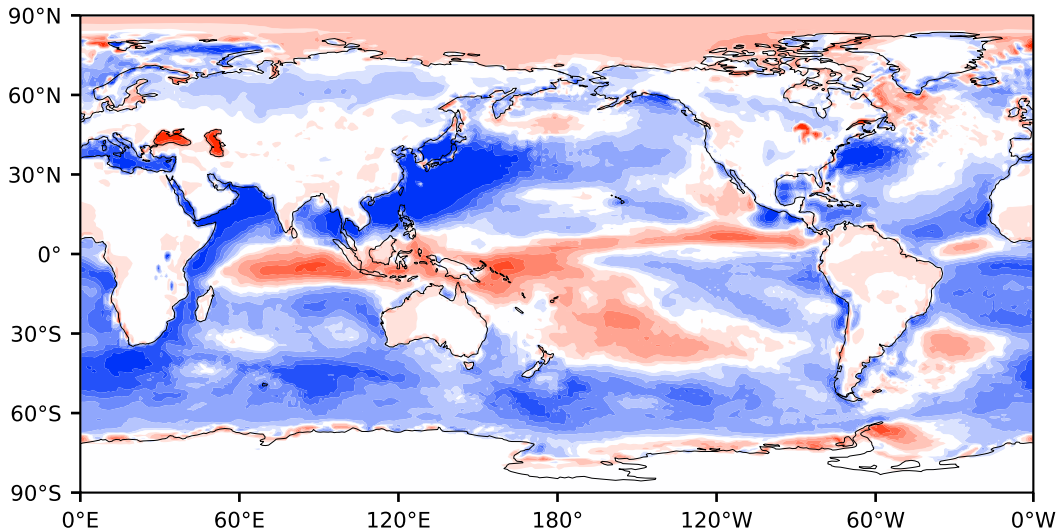

Model - Observations

Max 161.53
Mean -11.72
Min -267.00

RMSE 30.90
CORR 0.96