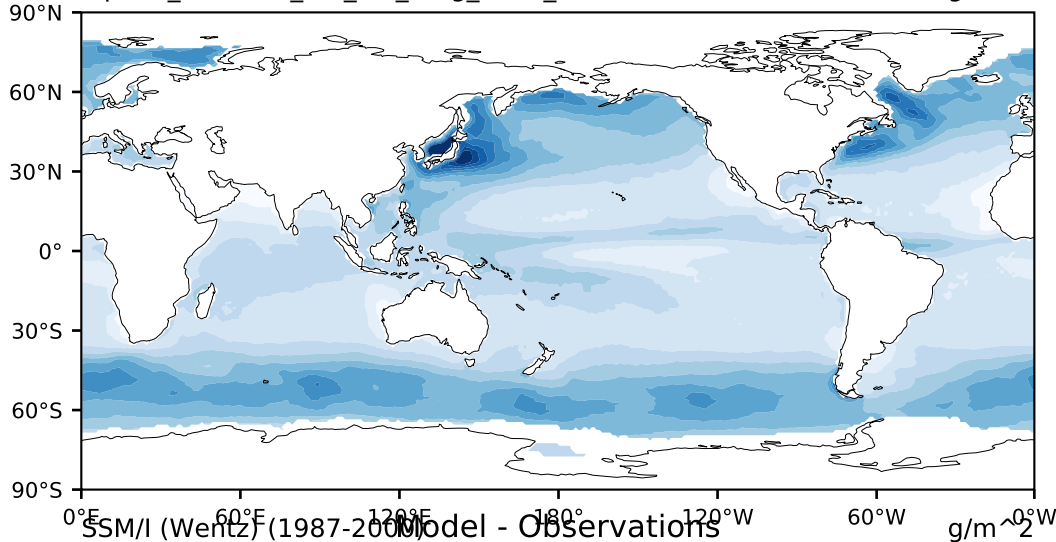

alpha3\_min10nc\_tk1\_ZM\_berg\_GWD\_clubbv2 (2-6)

g/m<sup>2</sup>

Max 365.81  
Mean 68.04  
Min 1.13

250.0  
225.0  
200.0  
175.0  
150.0  
125.0  
100.0  
75.0  
50.0  
25.0  
10.0