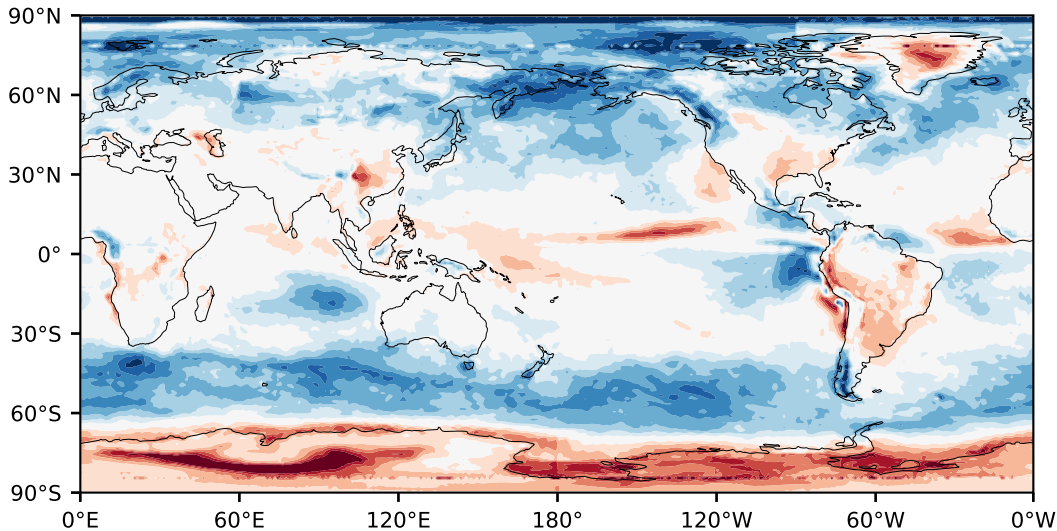

Model - Observations

Max 53.27
Mean 4.18
Min -48.77

RMSE 10.56
CORR 0.89