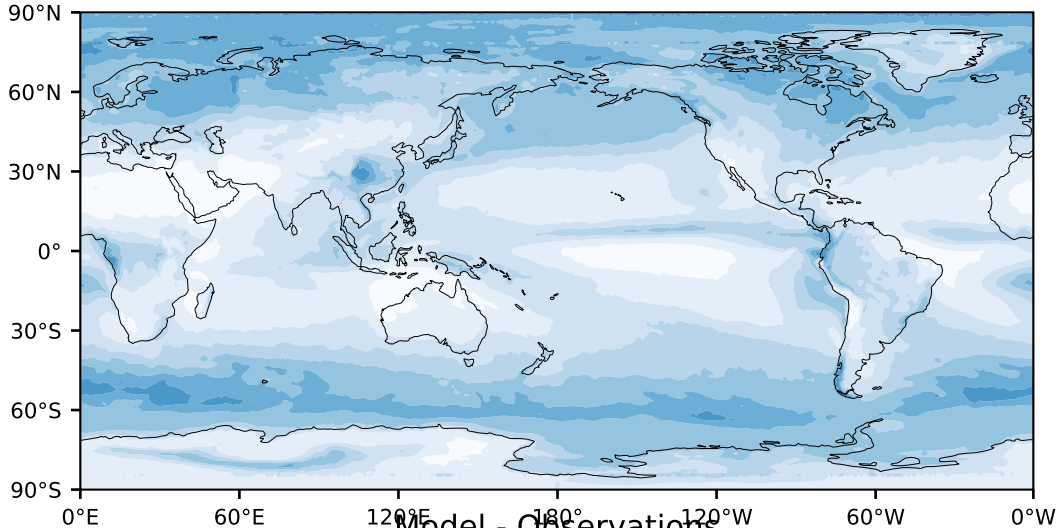

MODIS Simulator (None)

%

Max 75.46  
Mean 23.87  
Min 0.18

Model - Observations