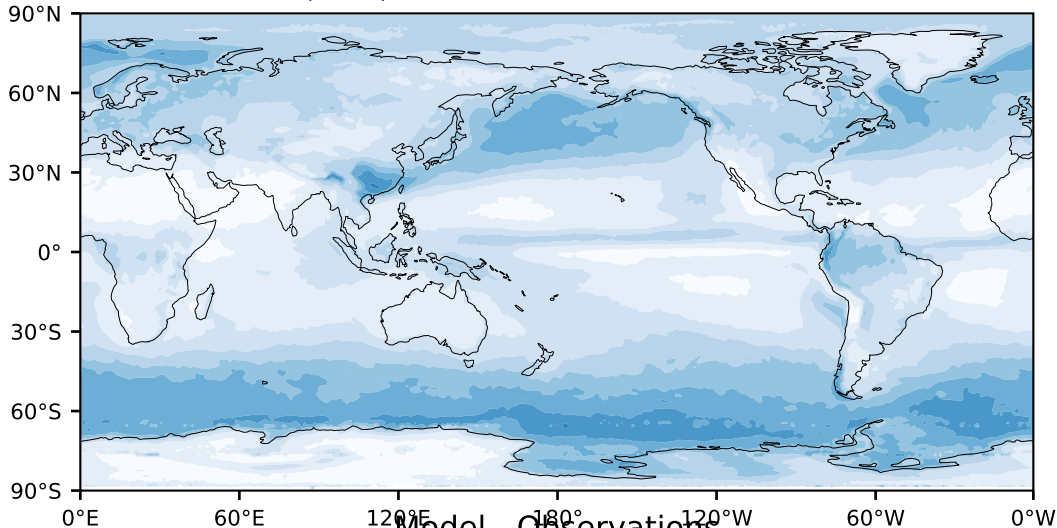

MODIS Simulator (None)

%

Max 84.77  
Mean 22.83  
Min 0.31

Model - Observations