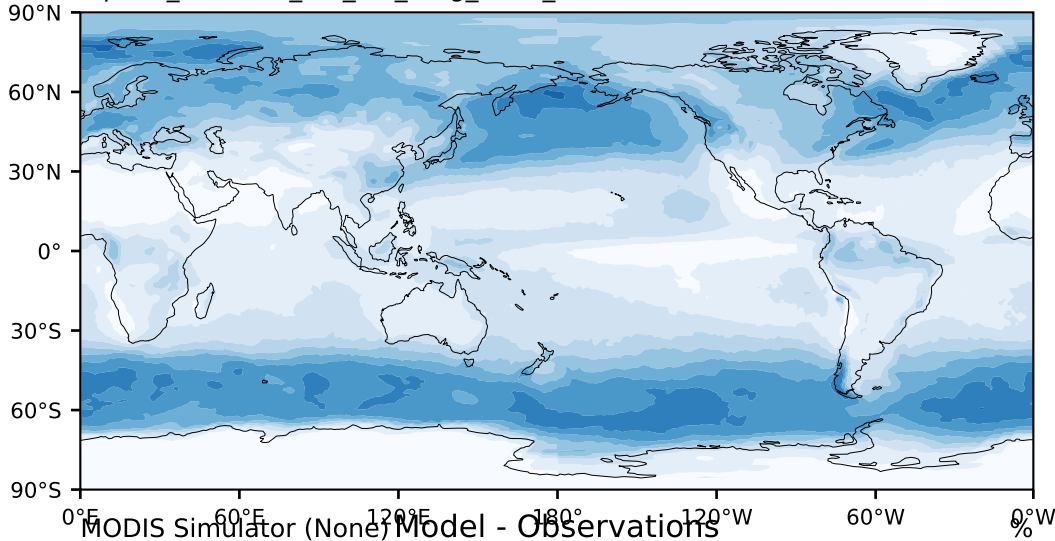

alpha3_min10nc_tk1_ZM_berg_GWD_clubbv2 (2-6)

%

Max 78.96
Mean 26.53
Min 0.00

95.0
85.0
75.0
65.0
55.0
45.0
35.0
25.0
15.0
5.0