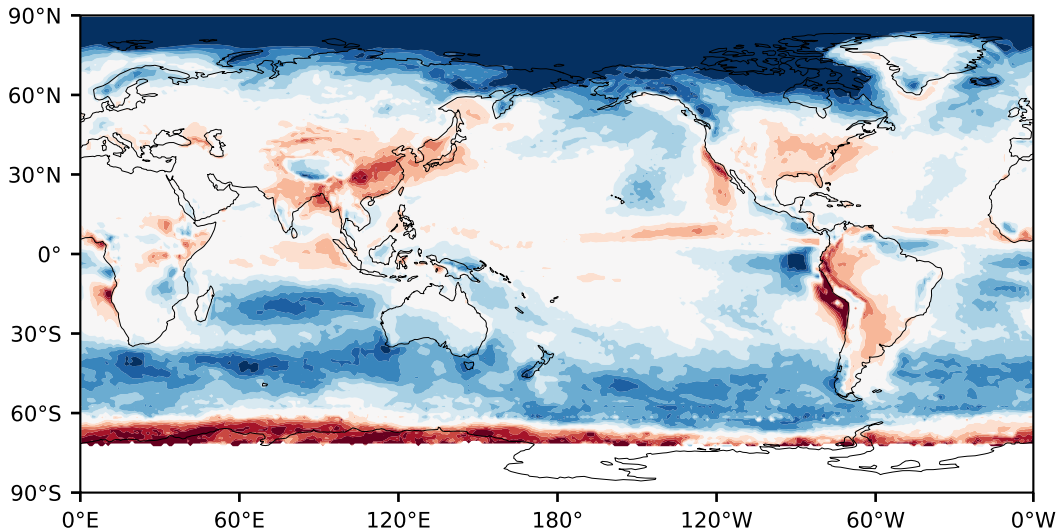

Model - Observations

Max 54.89
Mean 5.21
Min -100.00

RMSE 13.36
CORR 0.79