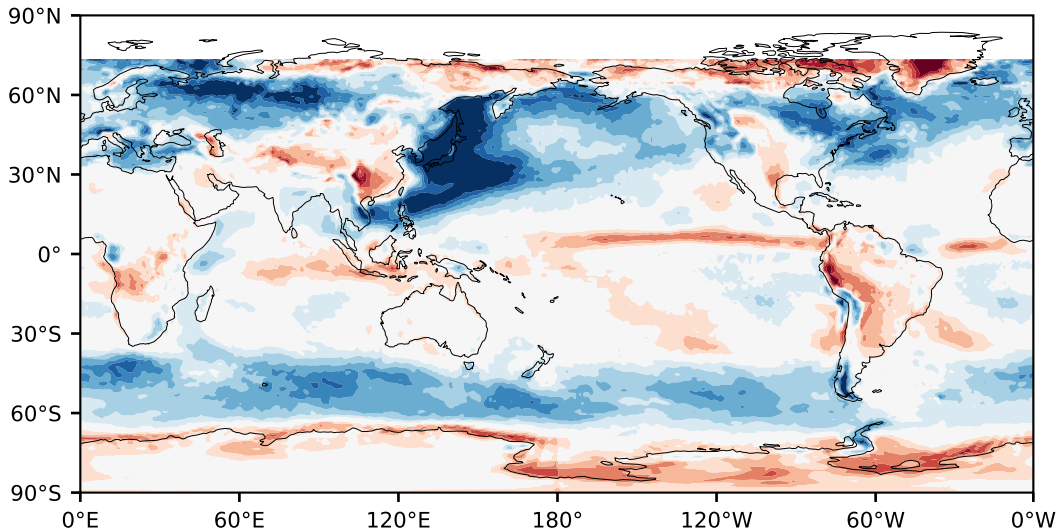

Model - Observations

Max 57.64
Mean 3.79
Min -52.34

RMSE 11.49
CORR 0.87