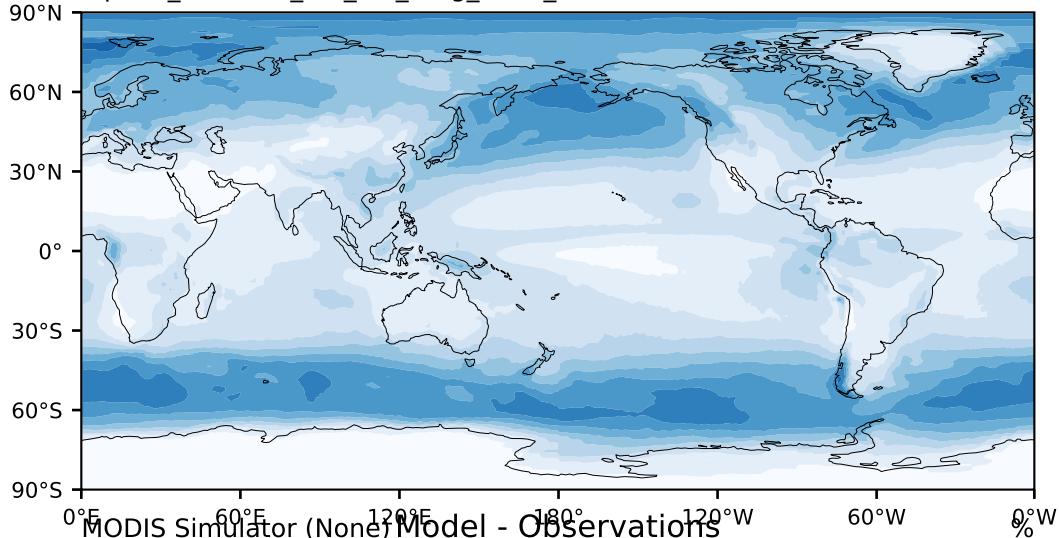

alpha3_min10nc_tk1_ZM_berg_GWD_clubbv2 (2-6)

%

Max 79.51
Mean 27.60
Min 0.00

MODIS Simulator (None) Model - Observations