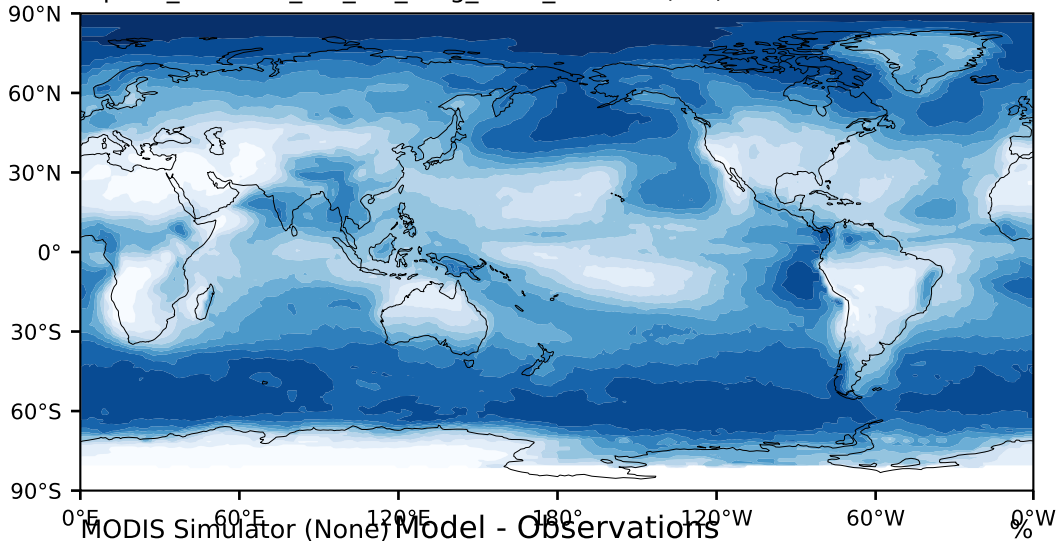

alpha3_min10nc_tk1_ZM_berg_GWD_clubbv2 (2-6)

%

Max 97.62
Mean 50.76
Min 0.00

95.0
85.0
75.0
65.0
55.0
45.0
35.0
25.0
15.0
5.0