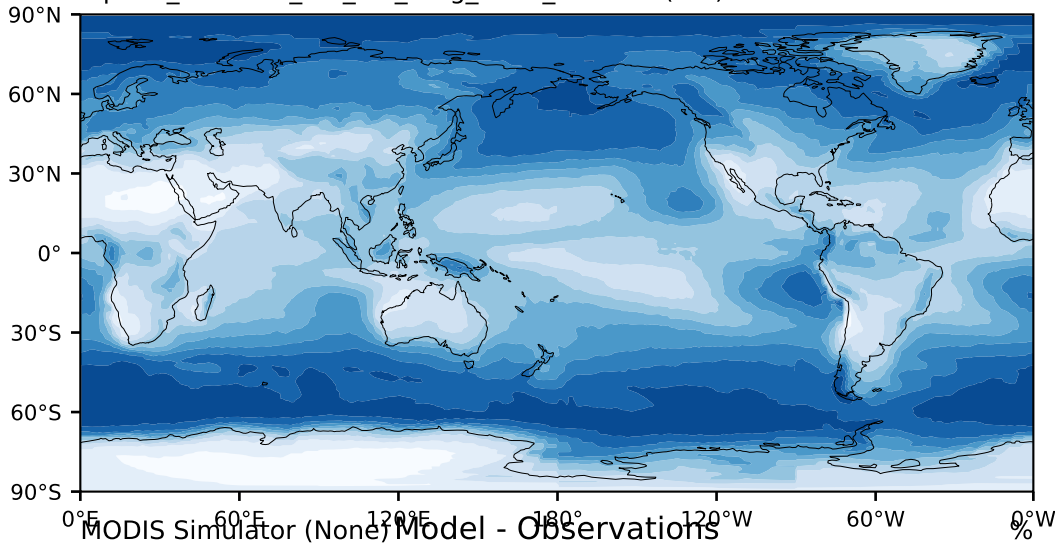

alpha3_min10nc_tk1_ZM_berg_GWD_clubbv2 (2-6)

%

Max 94.47
Mean 50.39
Min 0.95

95.0
85.0
75.0
65.0
55.0
45.0
35.0
25.0
15.0
5.0