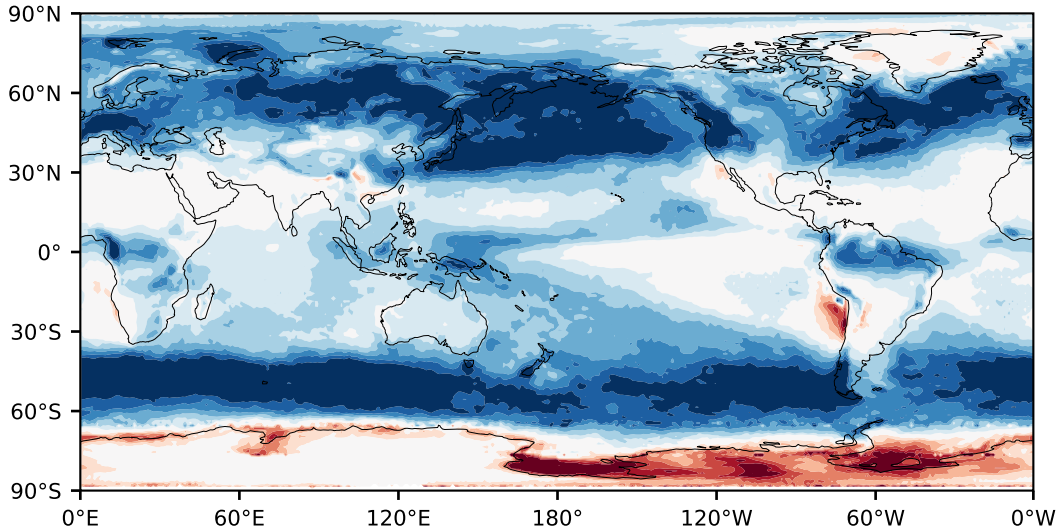

Model - Observations

Max 59.26
Mean 14.09
Min -84.64

RMSE 18.62
CORR 0.82